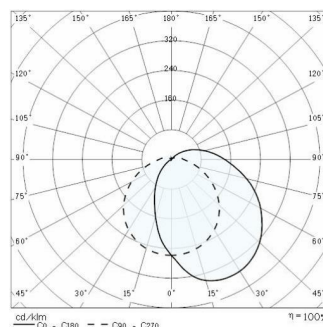

EKO+19 GRILL LED

Part number	301651
Lampholder:	LED
Light Source:	LED
Wattage:	10 W
Finish:	AN-96 / Anthracite gray / Textured
Insulation class:	I
Degree of protection:	IP66
IK-J-xxIP:	IK07 2J xx5
CRI:	80
Kelvin:	4000
Optic:	ASYMMETRIC EXTRA WIDE REFLECTOR
Lightsource lumen output:	738 lm
Luminaire lumen output:	248 lm
L:	L80
B:	B10
Lifetime:	50000 h
Ta MIN luminaire:	-25°
Ta MAX luminaire:	40°

Description

- Wall and ceiling mounting luminaire for indoor and outdoor, comprising:
- Die-cast painted aluminium housing, ring and screens
 - Pressed glass diffuser, white painted inside
 - EPDM gasket
 - Diffuser stays securely hinged to the frame
 - No through wiring
 - Stainless steel locking screws
 - Photometric data measure according to UNI EN 13032-4 and IES LM-79-08

Photometric data

Technical drawings